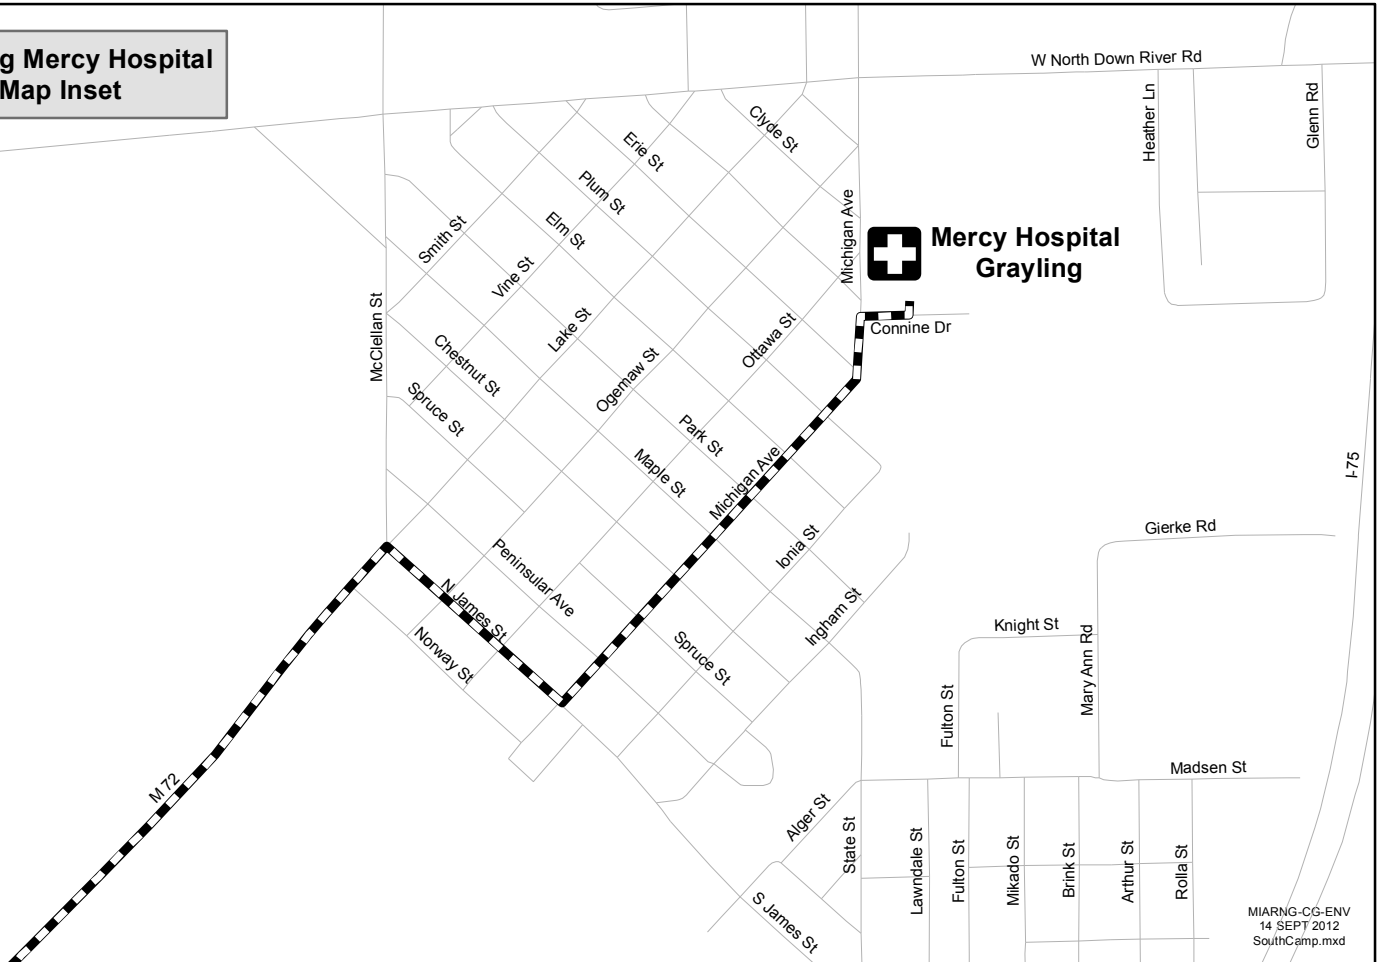

**Camp Grayling  
Route to Mercy Hospital from  
South Camp**

MIARNG-CG-ENV  
14 SEPT 2012  
SouthCamp.mxd

**Grayling Mercy Hospital  
Map Inset**

MIARNG-CG-ENV  
14 SEPT 2012  
SouthCamp.mxd