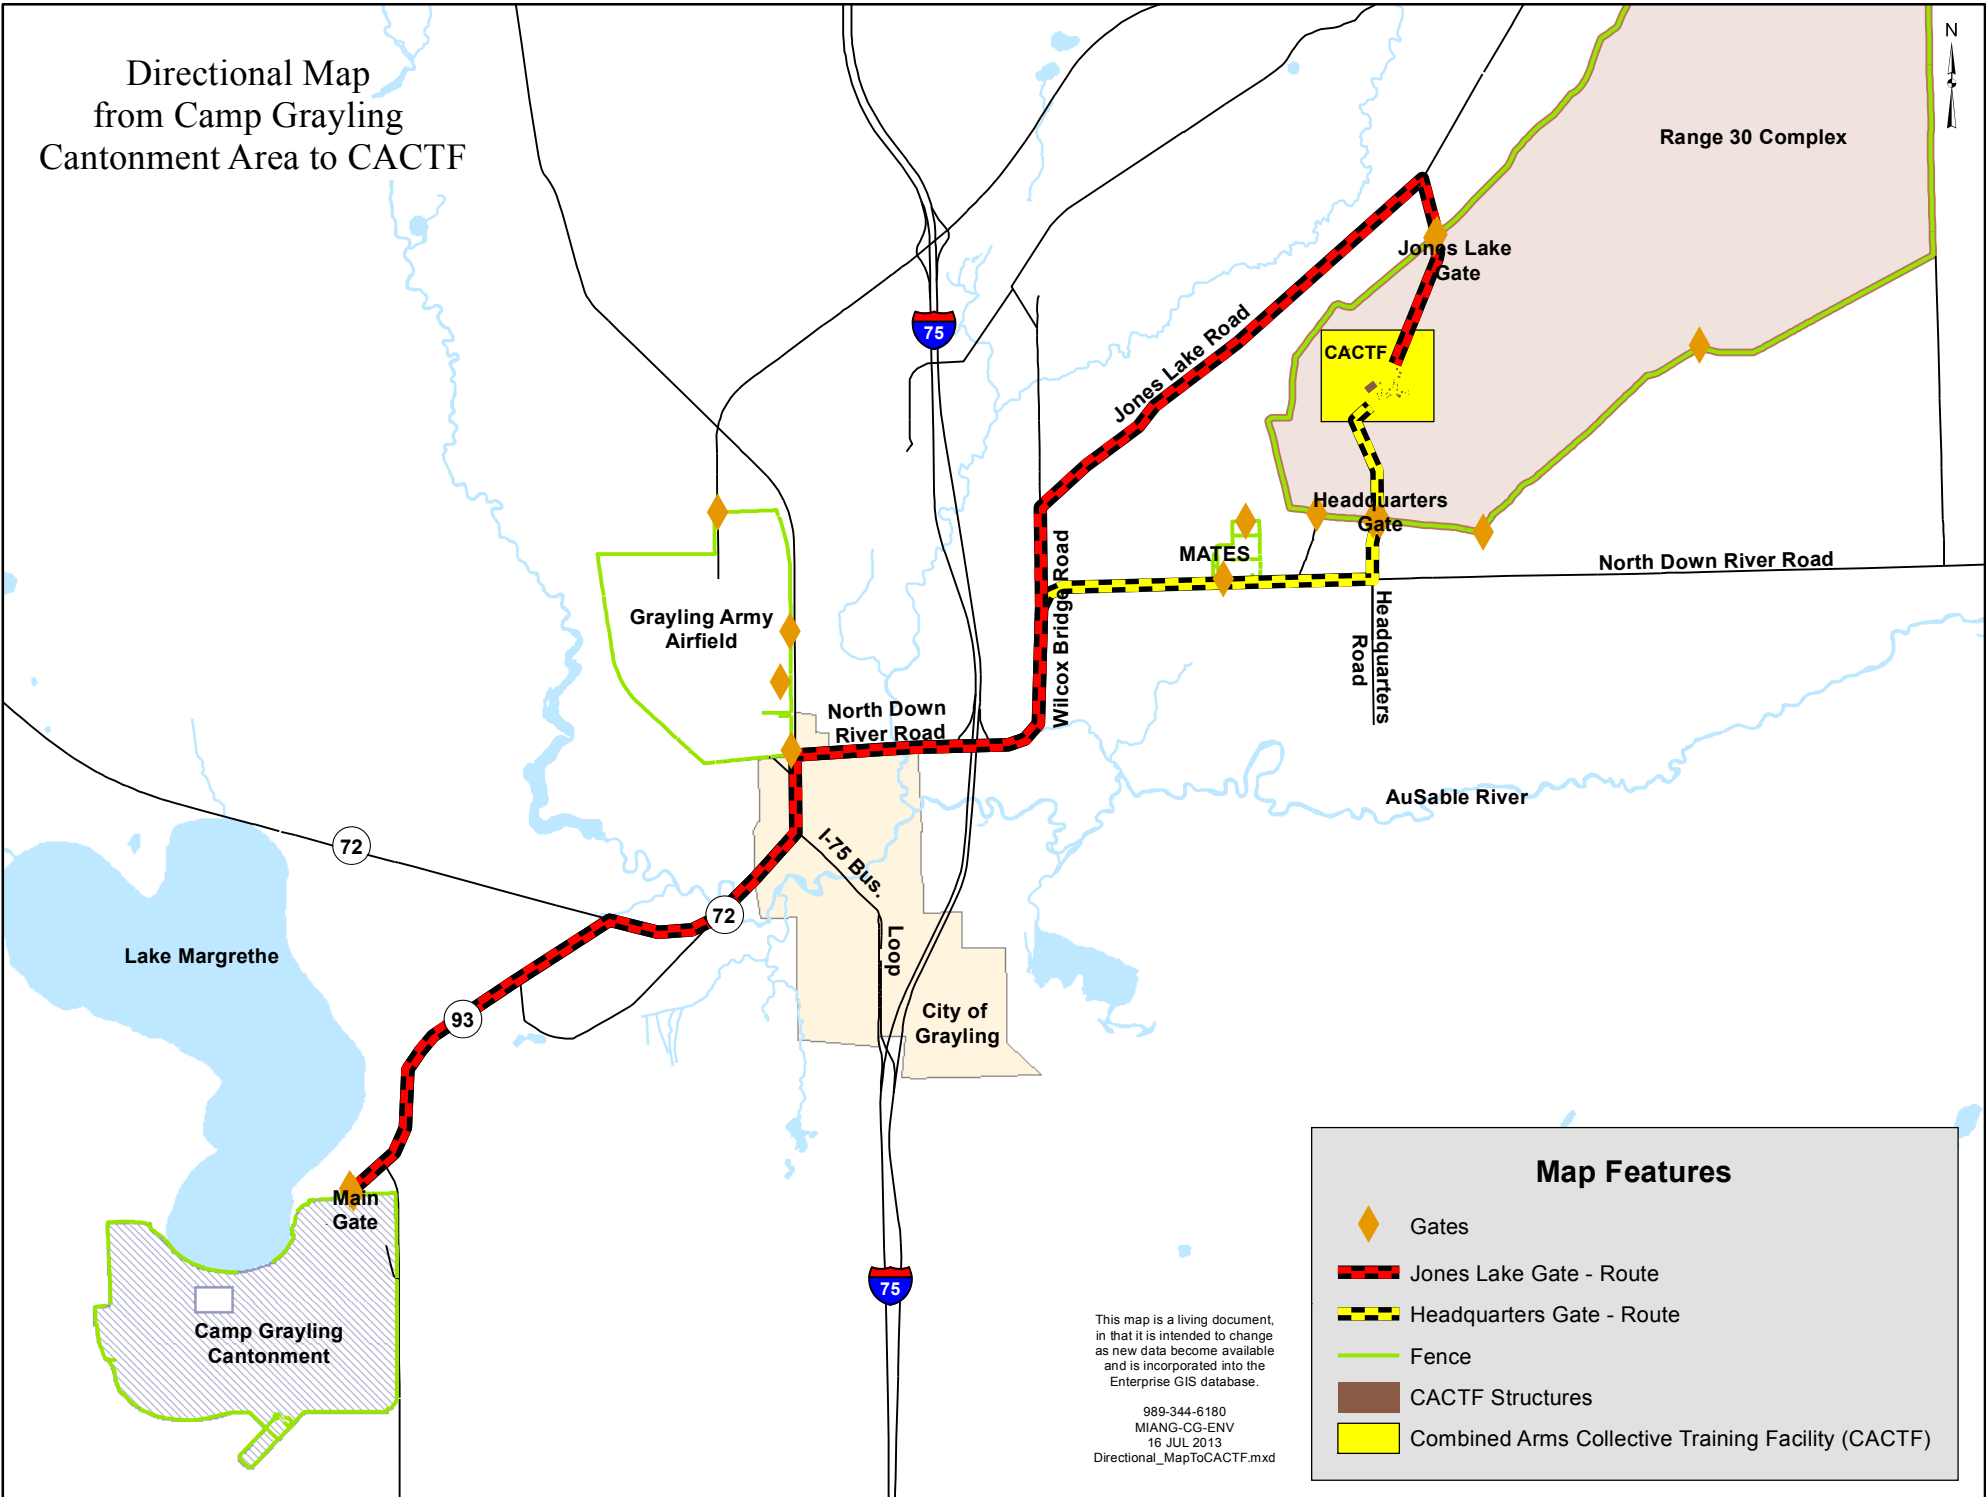

Directional Map from Camp Grayling Cantonment Area to CACTF

Map Features

-  Gates
-  Jones Lake Gate - Route
-  Headquarters Gate - Route
-  Fence
-  CACTF Structures
-  Combined Arms Collective Training Facility (CACTF)

This map is a living document, in that it is intended to change as new data become available and is incorporated into the Enterprise GIS database.

989-344-6180
MIANG-CG-ENV
18 JUL 2013
Directional_MapToCACTF.mxd